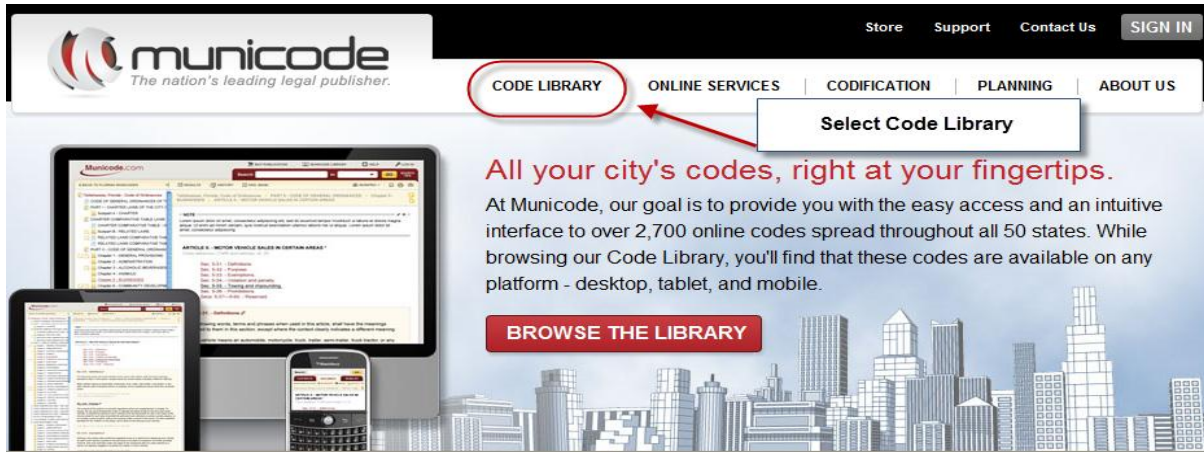

Municode Mobile Online Codes

From a Smart Phone, or Tablet with full internet access start at our main page by navigating to www.municode.com and then select the Code Library tab at the top. There is nothing for you to download, or sign up for.

At the next screen you will need to choose the State from the drop down menu or by clicking on your state.

Code Library

Once you have selected a state, then choose which City or County online Code to view. You can choose by clicking on the name of the City or County.