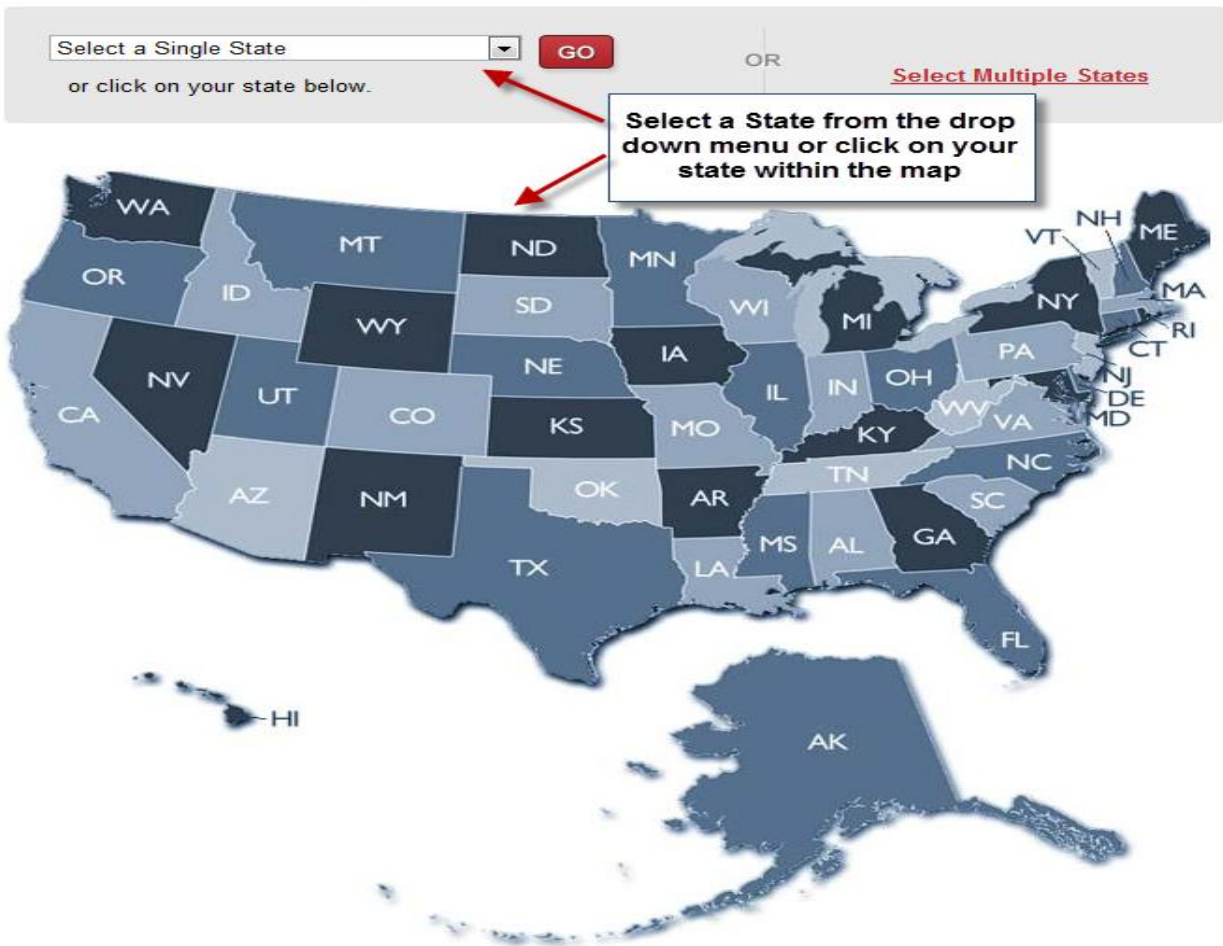

Municode Mobile Online Codes

From a Smart Phone, or Tablet with full internet access start at our main page by navigating to www.municode.com and then select the Code Library tab at the top. There is nothing for you to download, or sign up for.

At the next screen you will need to choose the State from the drop down menu or by clicking on your state.

Code Library

Once you have selected a state, then choose which City or County online Code to view. You can choose by clicking on the name of the City or County.

MUNICODE LIBRARY: Washington

Select a different state: OR [Select all of Washington](#)

Select a City or County

A Anacortes Arlington	D Darrington Duvall	O Oakville	T Thurston County Tieton
C Camas Carnation Cheney Chewelah Clark Regional Wastewater District College Place Coupeville	F Franklin County	P Port Angeles	U Union Gap Uniontown
	G Gold Bar Grant County	R Ridgefield Royal City Ruston	W Walla Walla County White Salmon Woodland
	M Mattawa Millwood	S Seattle Selah Spokane County	
	N Napavine		